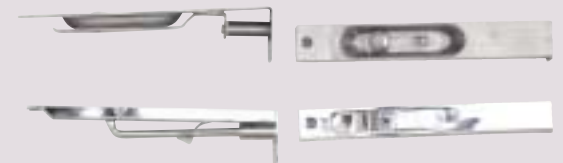

WARRANTY All Sterling architectural door hardware comes with a 12 month warranty on the mechanism against manufacturing defects from date of purchase. This warranty is void if the products are not properly installed or subject to abnormal use. Sterling architectural door hardware's liability is limited to replacement of the product and is not responsible for any incidental or consequential costs.

Available from: