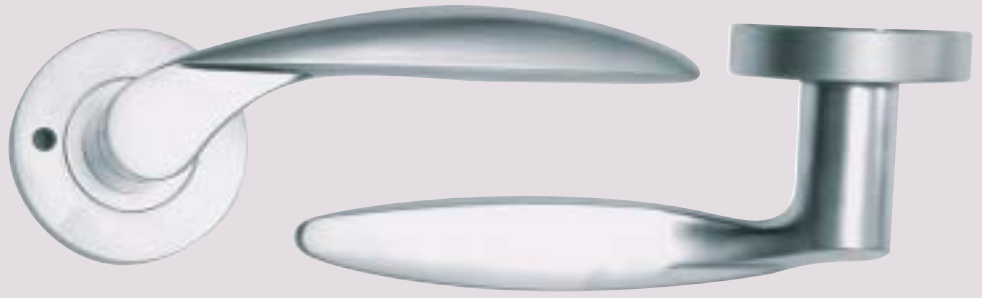

functions

*All privacy and passage handles are reversible [to suit left or right hand]

Please note that measurements depicted on this brochure are not to scale and we cannot guarantee colour accuracy due to the printing process - this brochure serves as a guide only.

N76

N77

large door handles

door stops

hinges - brass and stainless steel

flush bolts

WARRANTY All Sterling architectural door hardware comes with a 12 month warranty on the mechanism against manufacturing defects from date of purchase. This warranty is void if the products are not properly installed or subject to abnormal use. Sterling architectural door hardware's liability is limited to replacement of the product and is not responsible for any incidental or consequential costs.

Available from: