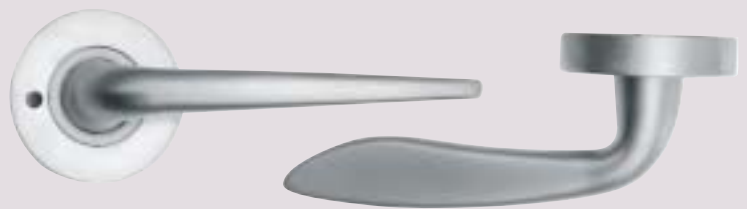

*All privacy and passage handles are reversible
[to suit left or right hand]

Please note that measurements depicted on this brochure are not to scale and we cannot guarantee colour accuracy due to the printing process - this brochure serves as a guide only.

COLOURS

	CP Chrome Plated
	GP Gold Plated
	SC Satin Chrome

style - lever

N73

N78

N79

The contemporary door range consists of beautifully designed and crafted handle levers. All the handles have concealed fittings which give them a classical clean look. The handles come in a number of different functions with a variety of colours to suit your taste and décor.

For matching entrance and combination locks to suit the above Series 7 style only, please refer to Series 8.

SERIES 8 [Large Rose: 65mm]

To transform old doors into a new modern look, Series 8 handles are ideally suited for the renovator. With the large rose, you have great coverage when concealing existing predrilled holes.

functions

entrance - ET

privacy - BK

passage - PS

dummy - DK

combination - CBN
(entrance with a deadbolt)

65mm*

*cut out hole is 54mm