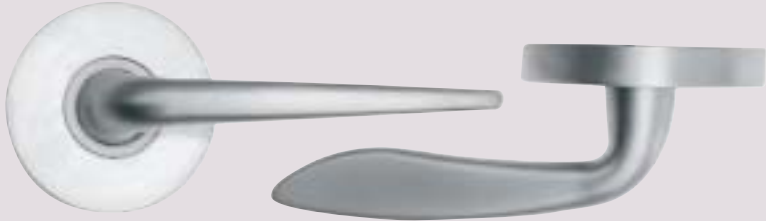

COLOURS

	CP Chrome Plated
	GP Gold Plated
	SC Satin Chrome

style - lever

N73

N78

N79

The contemporary door range consists of beautifully designed and crafted handle levers. All the handles have concealed fittings which give them a classical clean look. The handles come in a number of different functions with a variety of colours to suit your taste and décor.

For matching entrance and combination locks to suit the above Series 7 style only, please refer to Series 8.

SERIES 8 [Large Rose: 65mm]

To transform old doors into a new modern look, Series 8 handles are ideally suited for the renovator. With the large rose, you have great coverage when concealing existing predrilled holes.

functions

entrance - ET

privacy - BK

passage - PS

dummy - DK

combination - CBN
(entrance with a deadbolt)

65mm*

*cut out hole is 54mm

10mm

COLOURS	
	CP Chrome Plated
	GP Gold Plated
	SC Satin Chrome

style - lever

N83

N88

N89

WARRANTY All Sterling architectural door hardware comes with a 12 month warranty on the mechanism against manufacturing defects from date of purchase. This warranty is void if the products are not properly installed or subject to abnormal use. Sterling architectural door hardware's liability is limited to replacement of the product and is not responsible for any incidental or consequential costs.